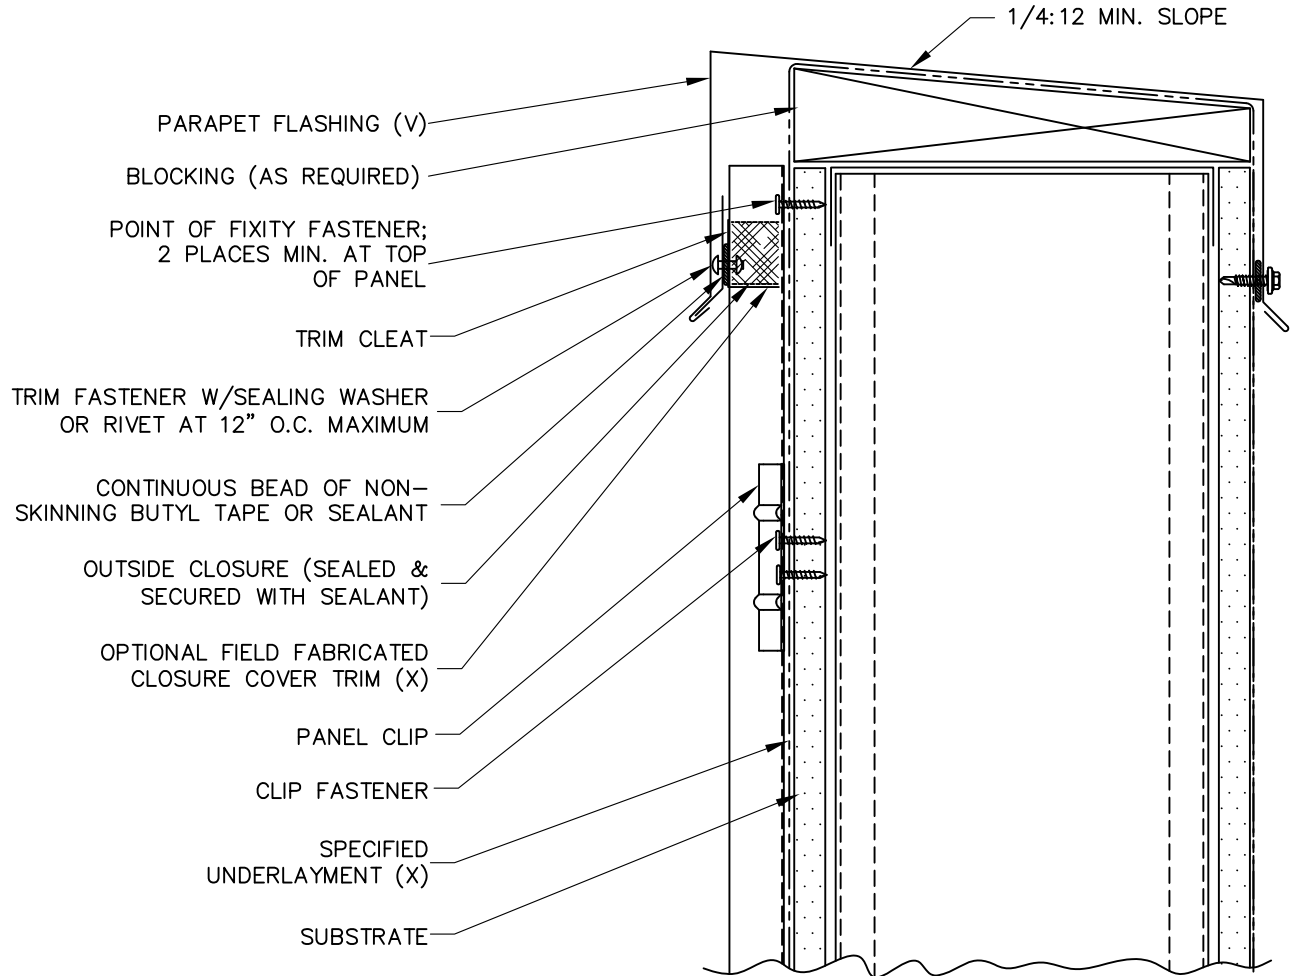

1 1/2"
 135°
 5/8"

TC209

(X) - NOT BY AEP SPAN
 (V) - DIMENSIONS VARY BASED ON PROJECT CONDITIONS

PERCEPTION
 COLLECTION
 VERTICAL INSTALL.

PARAPET

PCV-13